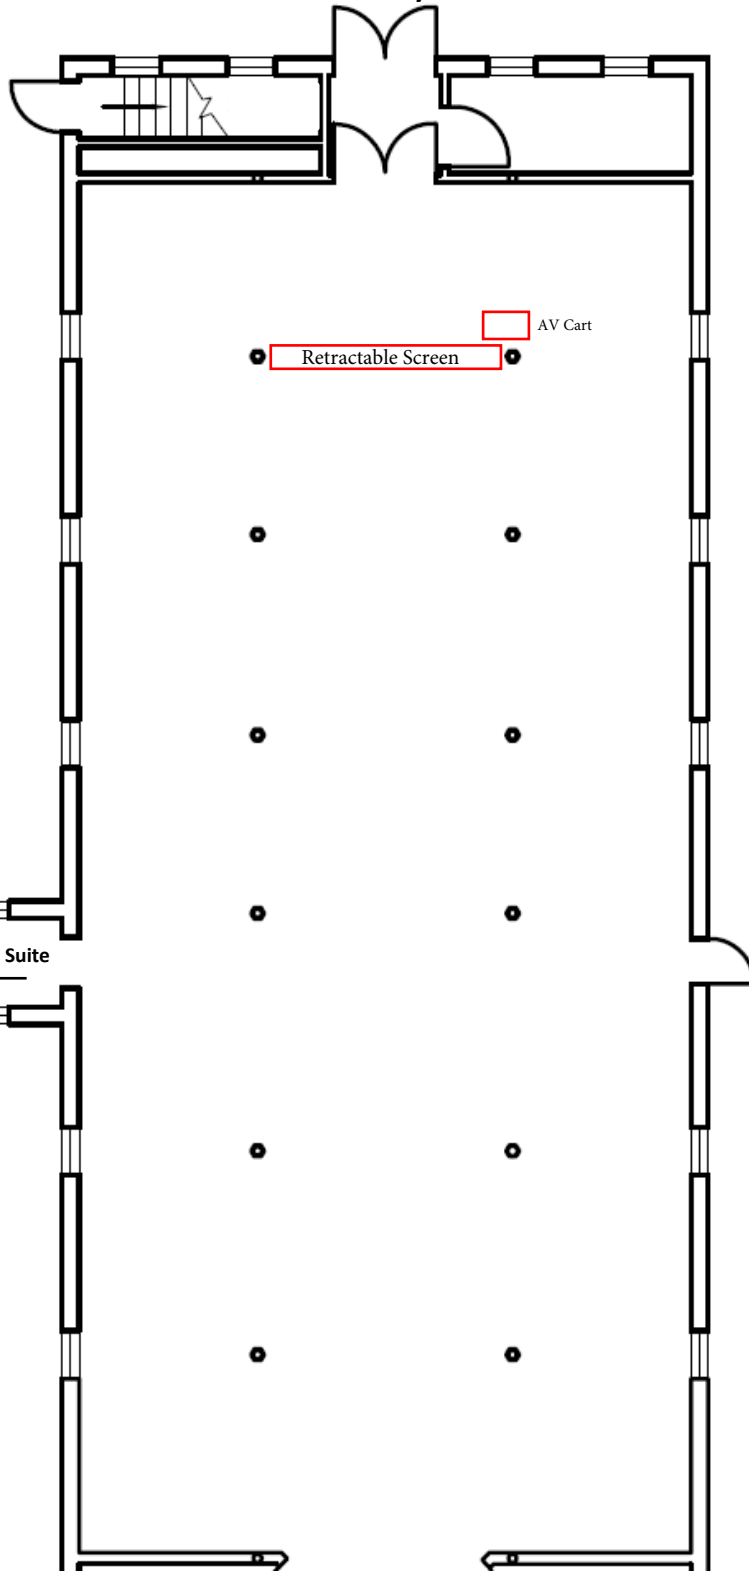

E. S. GOOD BARN CASWELL GORHAM HALL

Event Layout

(Room Size is 36 ft. x 81 ft.)

Instructions: Please print and sketch a different layout if required and submit with Reservation Form.

University Drive

● = Permanent Columns

○ = 6ft Round Table

▭ = 8x3 Table

▭ = 6x3 Table

Retractable Screen

AV Cart

To Weldon Suite

Entrance

Farm Road